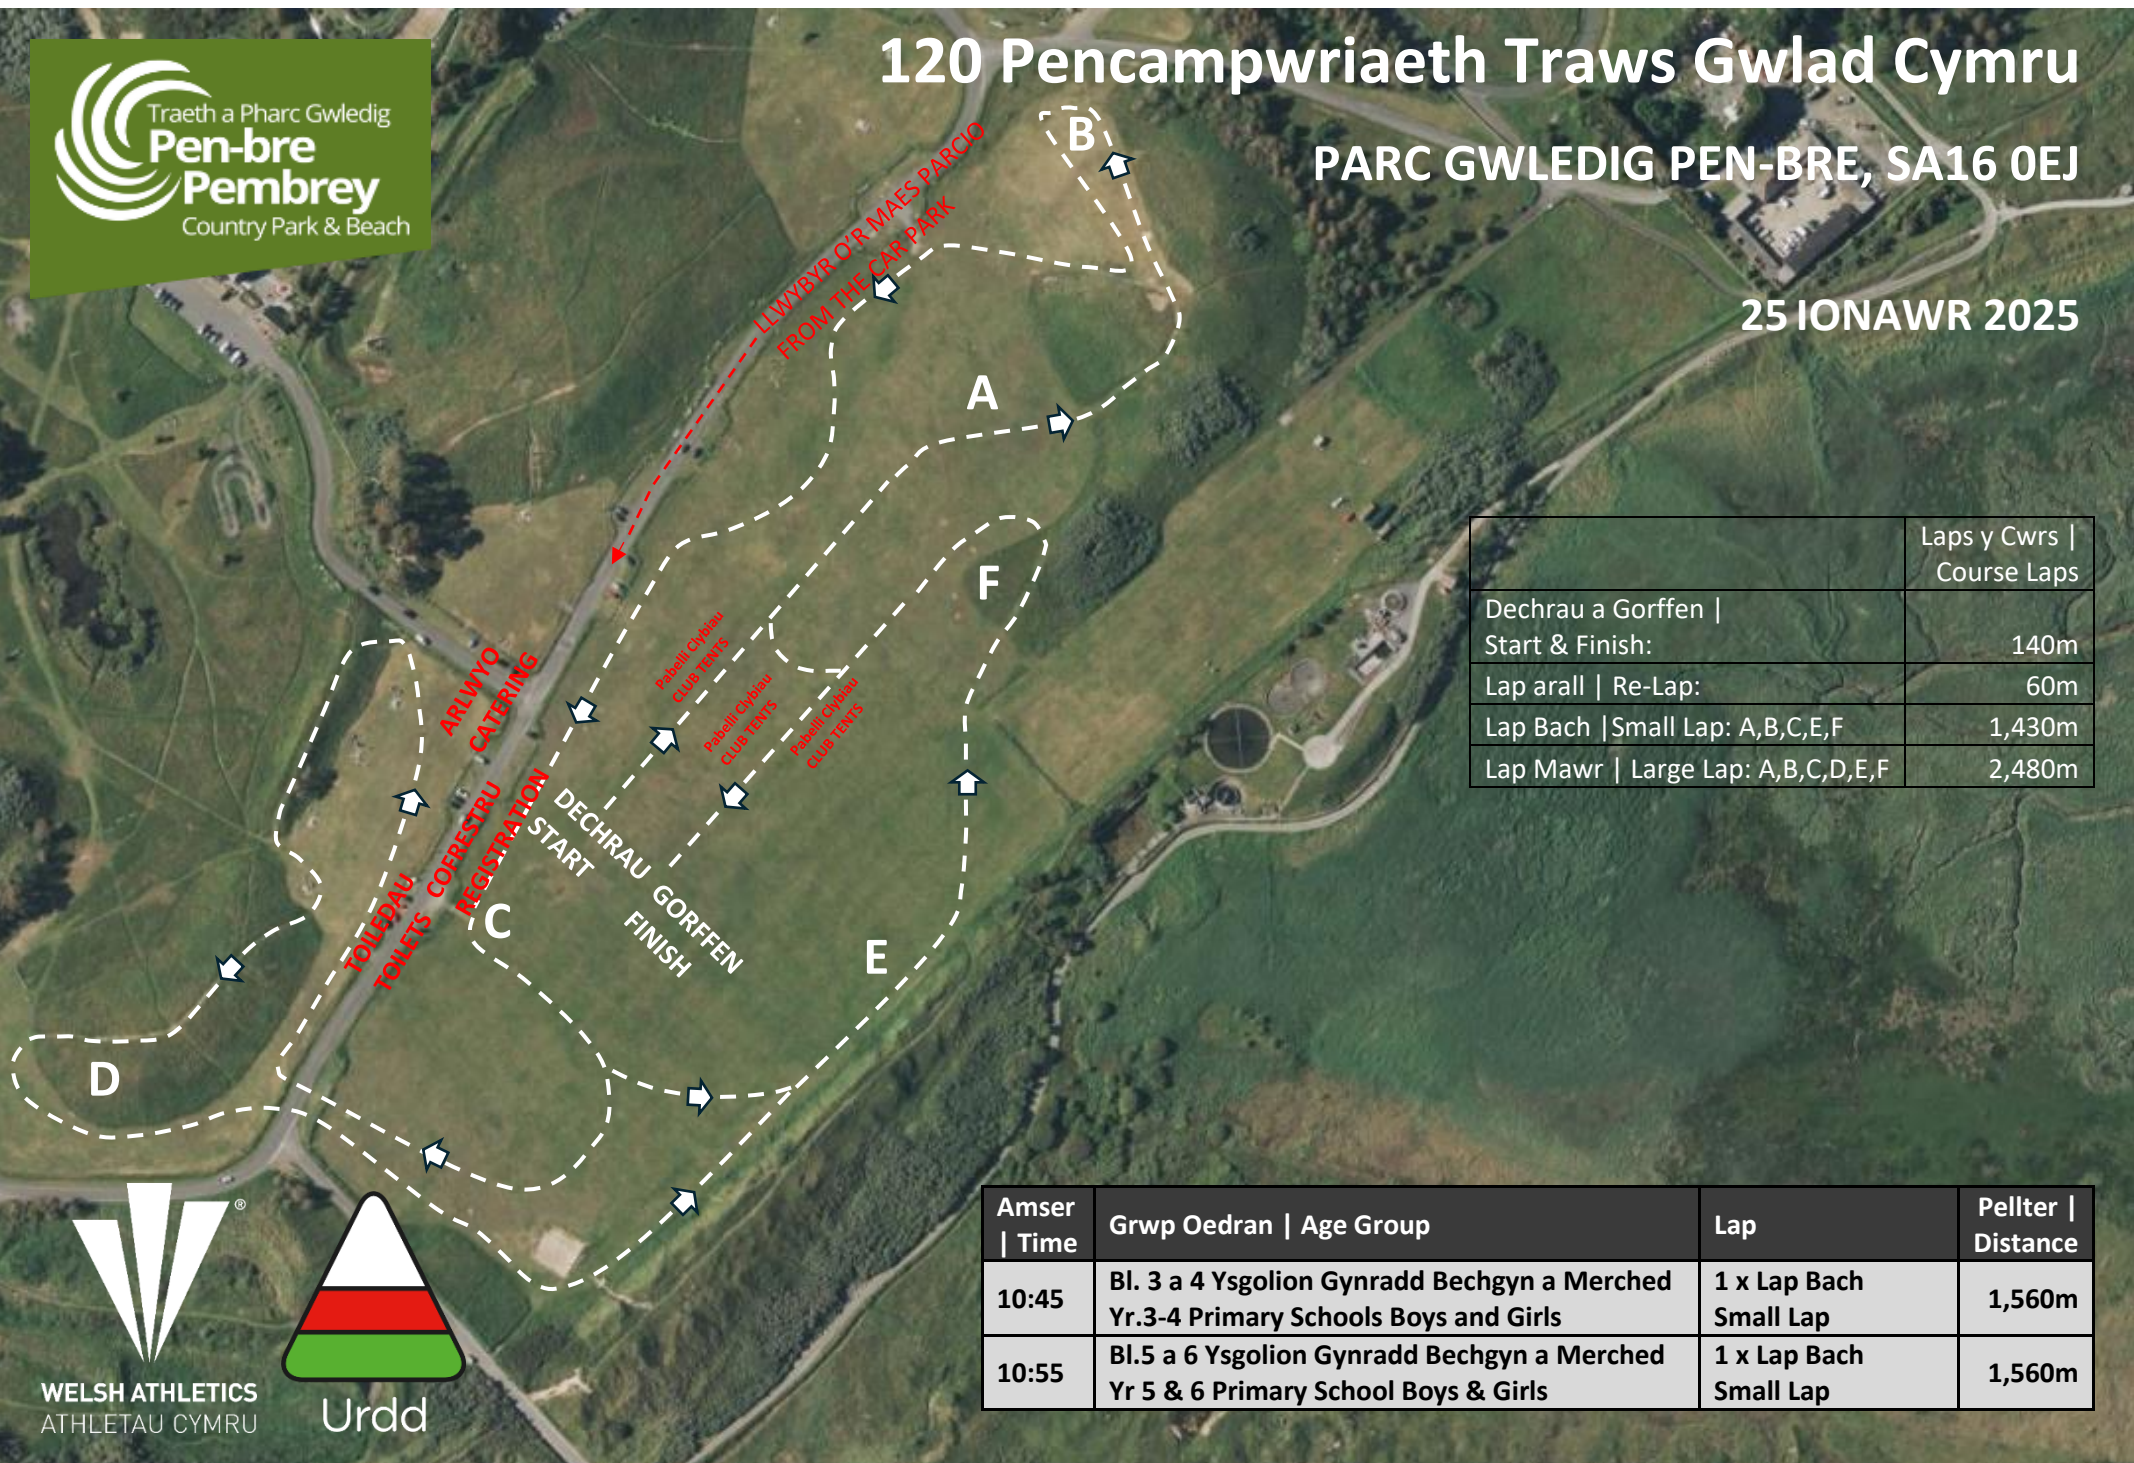

120 Pencampwriaeth Traws Gwlad Cymru

PARC GWLEDIG PEN-BRE, SA16 0EJ

25 IONAWR 2025

	Laps y Cwrs Course Laps
Dechrau a Gorffen Start & Finish:	140m
Lap arall Re-Lap:	60m
Lap Bach Small Lap: A,B,C,E,F	1,430m
Lap Mawr Large Lap: A,B,C,D,E,F	2,480m

Amser Time	Grwp Oedran Age Group	Lap	Pellter Distance
10:45	Bl. 3 a 4 Ysgolion Gynradd Bechgyn a Merched Yr.3-4 Primary Schools Boys and Girls	1 x Lap Bach Small Lap	1,560m
10:55	Bl.5 a 6 Ysgolion Gynradd Bechgyn a Merched Yr 5 & 6 Primary School Boys & Girls	1 x Lap Bach Small Lap	1,560m